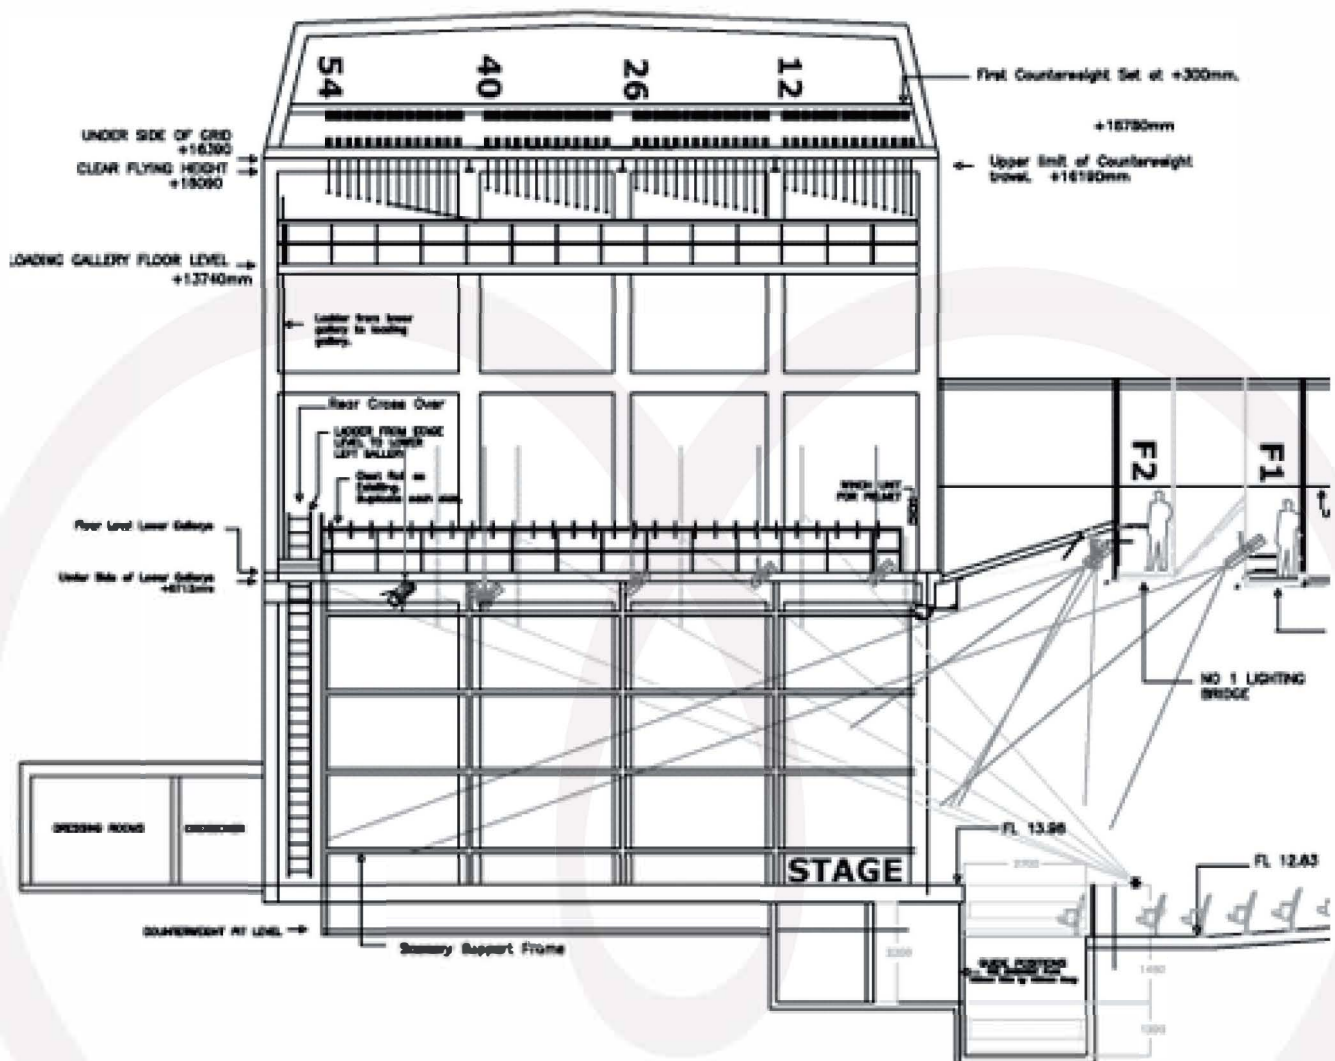

NAPIER MUNICIPAL THEATRE

THEATRE LIGHTING

The Napier Municipal Theatre contains a modern counterweight stage system. The following form is to help the riggers and producer's plan the stage setup. It also indicate's the default positions of curtains and lights currently in the theatre.

The section drawing below shows the numbered positions in reference to the form below.

SECTION THROUGH STAGE

experience it here

119 Tennyson Street, Napier, New Zealand P + 64 6 835 5905 napiermunicipaltheatre.co.nz