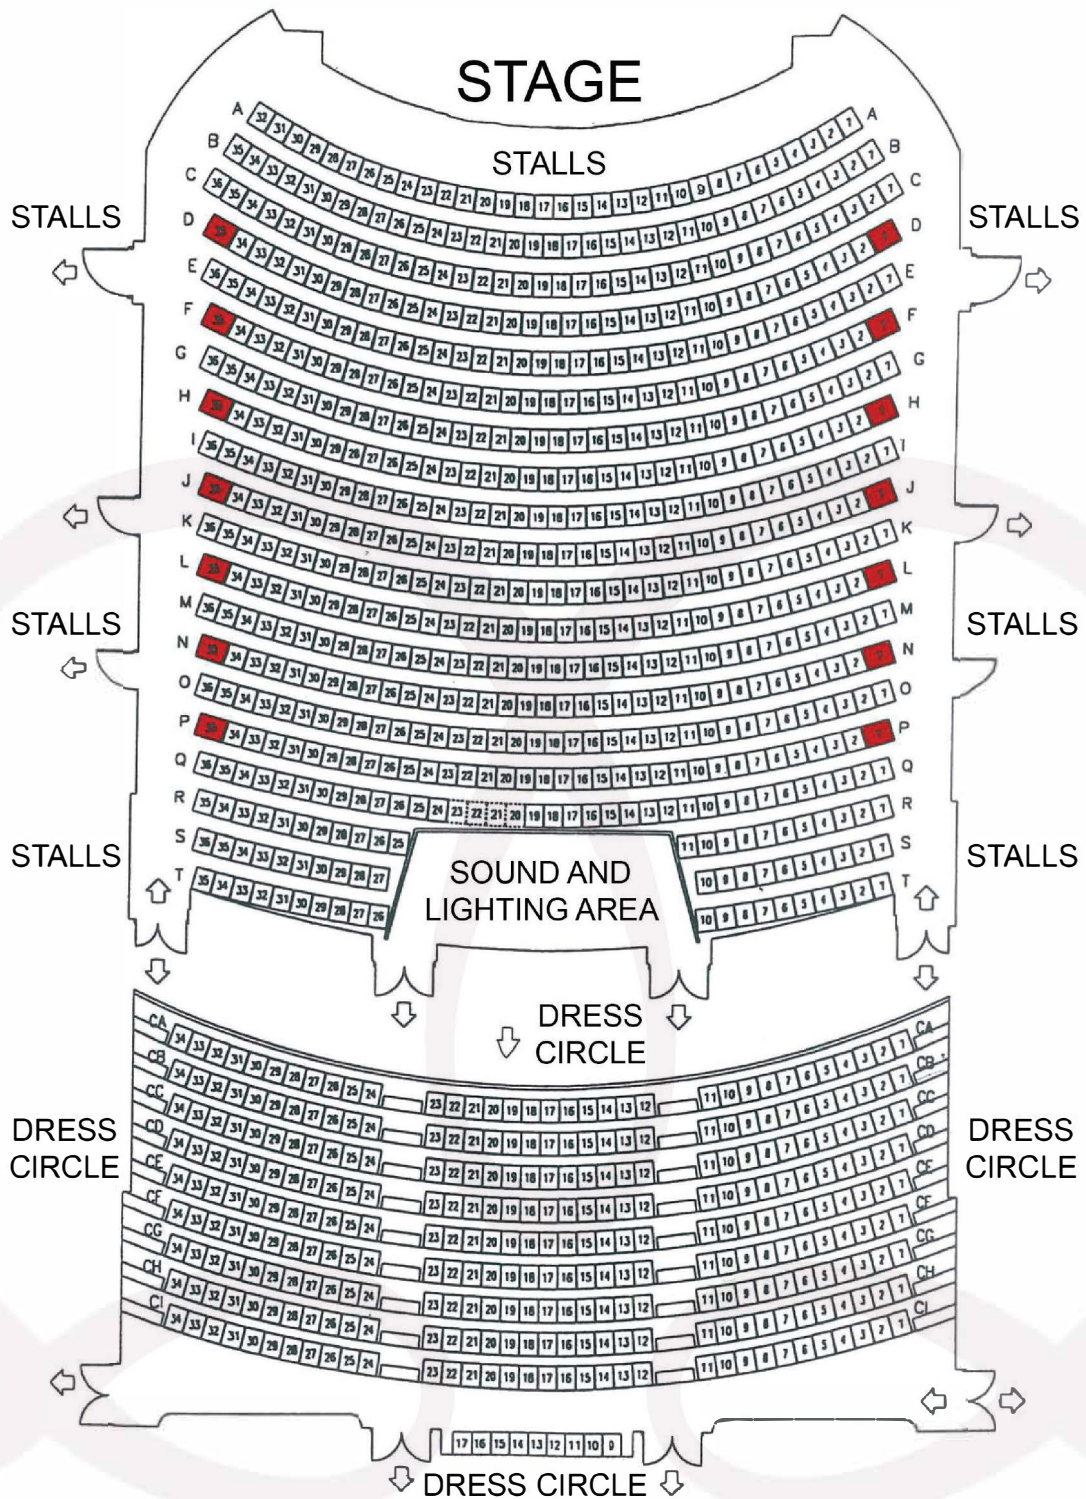

NAPIER MUNICIPAL THEATRE

NAPIER MUNICIPAL THEATRE SEATING LAYOUT

WIDE / WHEELCHAIR SEAT ■
STANDARD SEAT

experience it here

119 Tennyson Street, Napier, New Zealand P +64 6 835 5905 napiermunicipaltheatre.co.nz